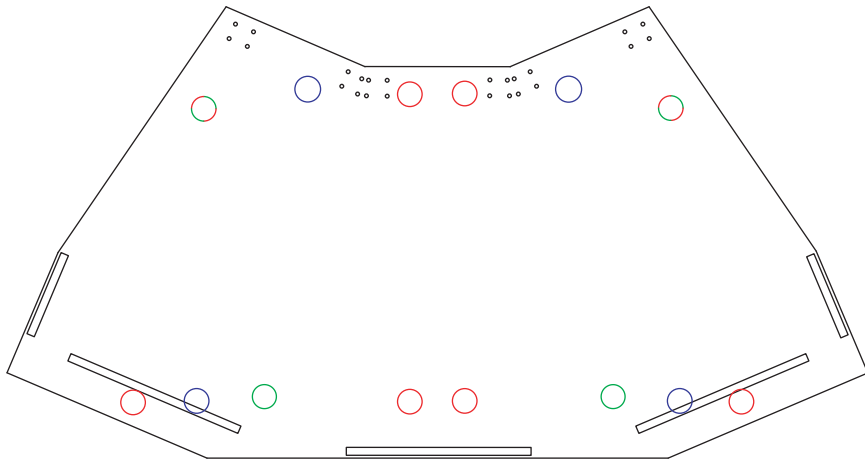

# Stasys 3 Triple Tilt Board

All views are from above

Blue = Single Horizontal Stasys X  
 Red = Dual Horizontal Stasys X  
 Green = Triple Vertical Stasys X

Dual Horizontal Stasys X  
 Attach feet to the 8 red locations  
 on the underside of the tilt board

Single Horizontal Stasys X  
 Attach feet to the 4 blue locations  
 on the underside of the tilt board

Triple Vertical Stasys X  
 Attach feet to the 4 green locations  
 on the underside of the tilt board