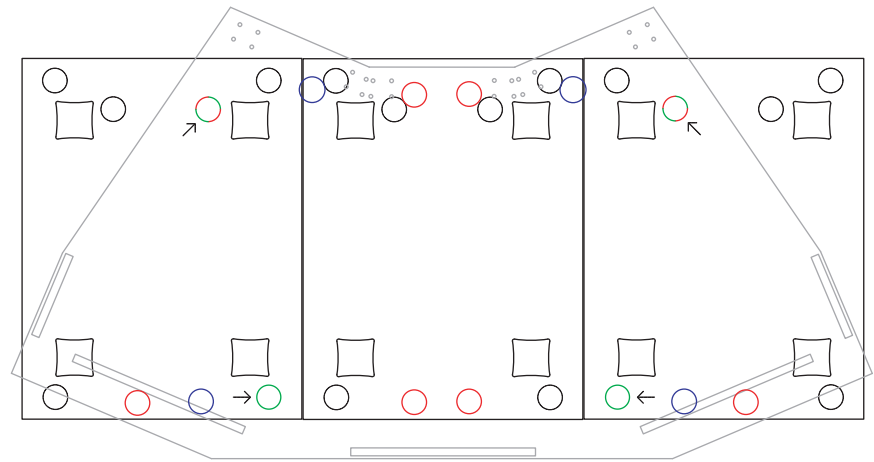

# Stasys 3 Triple Tilt Board

All views are from above

Blue = Single Horizontal Stasys X  
 Red = Dual Horizontal Stasys X  
 Green = Triple Vertical Stasys X

Dual Horizontal Stasys X  
 Attach feet to the 8 red locations  
 on the underside of the tilt board

Single Horizontal Stasys X  
 Attach feet to the 4 blue locations  
 on the underside of the tilt board

Triple Vertical Stasys X  
 Attach feet to the 4 green locations  
 on the underside of the tilt board