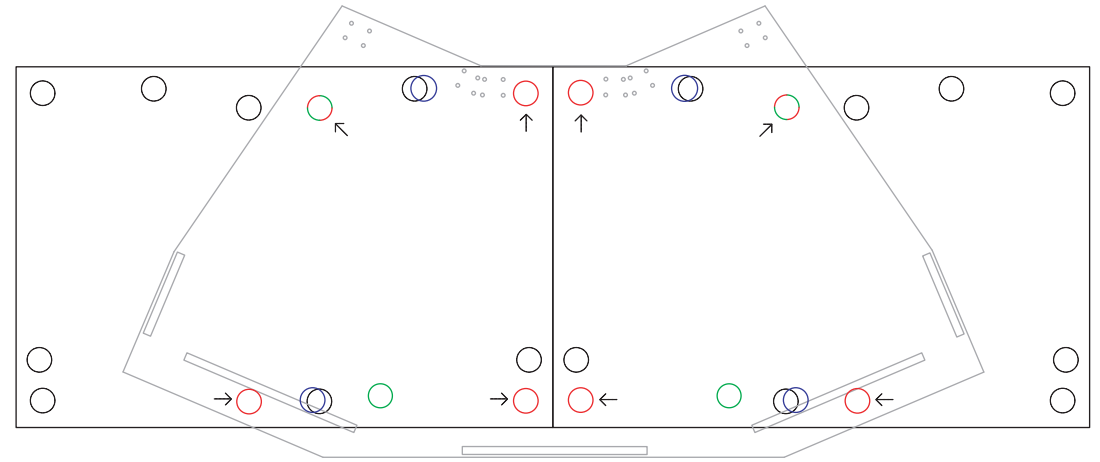

# Stasys 3 Triple Tilt Board

All views are from above

Blue = Single Horizontal Stasys X  
 Red = Dual Horizontal Stasys X  
 Green = Triple Vertical Stasys X

Dual Horizontal Stasys X  
 Attach feet to the 8 red locations  
 on the underside of the tilt board

Single Horizontal Stasys X  
 Attach feet to the 4 blue locations  
 on the underside of the tilt board

Triple Vertical Stasys X  
 Attach feet to the 4 green locations  
 on the underside of the tilt board