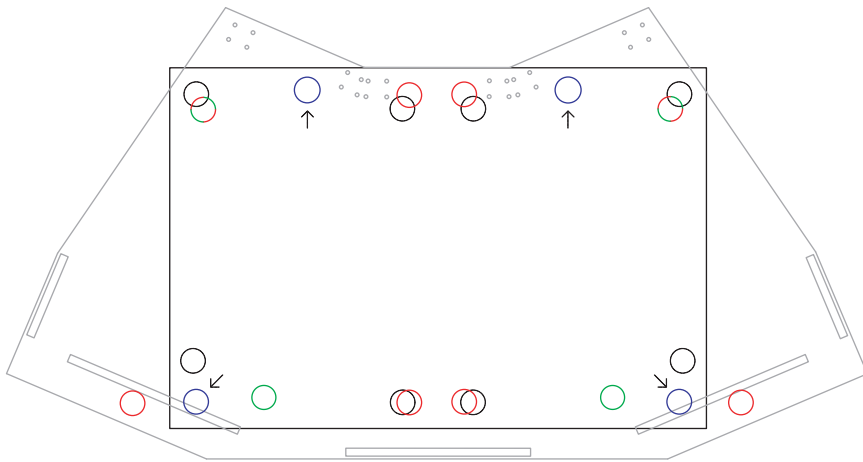

Stasys 3 Triple Tilt Board

All views are from above

Blue = Single Horizontal Stasys X
 Red = Dual Horizontal Stasys X
 Green = Triple Vertical Stasys X

Dual Horizontal Stasys X
 Attach feet to the 8 red locations
 on the underside of the tilt board

Single Horizontal Stasys X
 Attach feet to the 4 blue locations
 on the underside of the tilt board

Triple Vertical Stasys X
 Attach feet to the 4 green locations
 on the underside of the tilt board