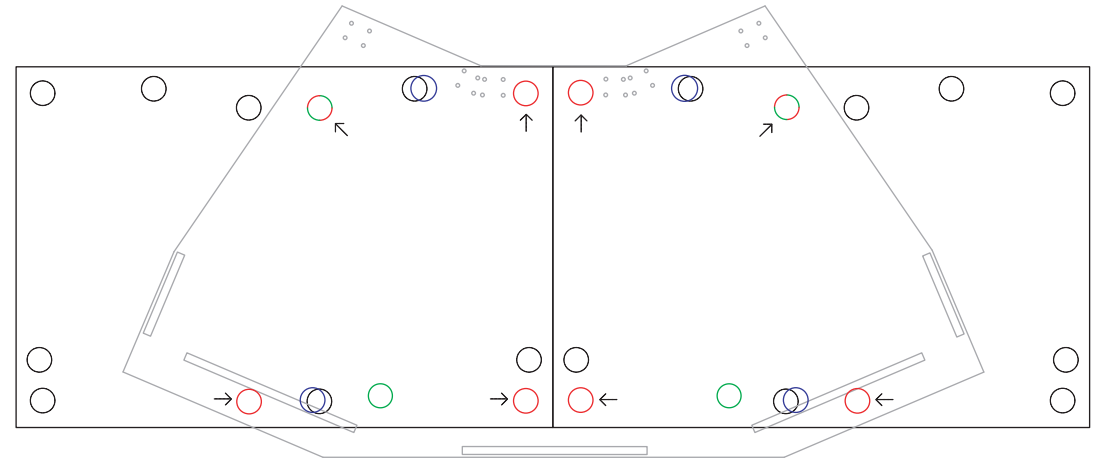

Stasys 3 Triple Tilt Board

All views are from above

Blue = Single Horizontal Stasys X
 Red = Dual Horizontal Stasys X
 Green = Triple Vertical Stasys X

Dual Horizontal Stasys X
 Attach feet to the 8 red locations
 on the underside of the tilt board

Single Horizontal Stasys X
 Attach feet to the 4 blue locations
 on the underside of the tilt board

Triple Vertical Stasys X
 Attach feet to the 4 green locations
 on the underside of the tilt board