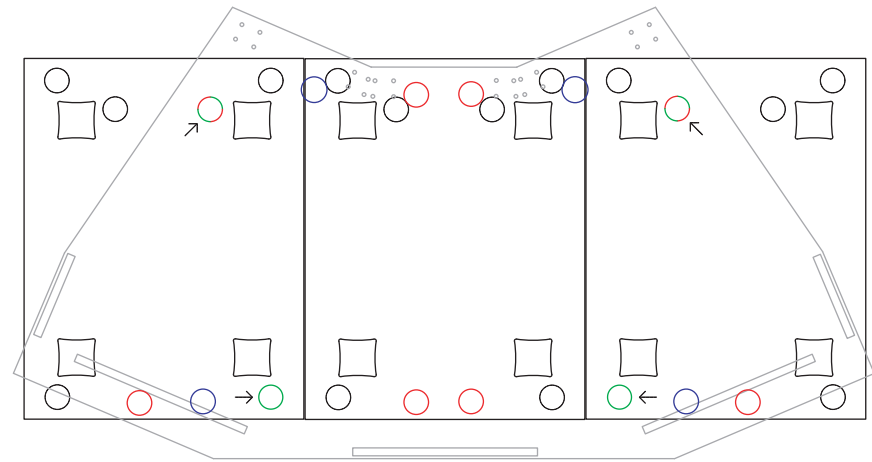

Stasys 3 Triple Tilt Board

All views are from above

Blue = Single Horizontal Stasys X
 Red = Dual Horizontal Stasys X
 Green = Triple Vertical Stasys X

Dual Horizontal Stasys X
 Attach feet to the 8 red locations
 on the underside of the tilt board

Single Horizontal Stasys X
 Attach feet to the 4 blue locations
 on the underside of the tilt board

Triple Vertical Stasys X
 Attach feet to the 4 green locations
 on the underside of the tilt board