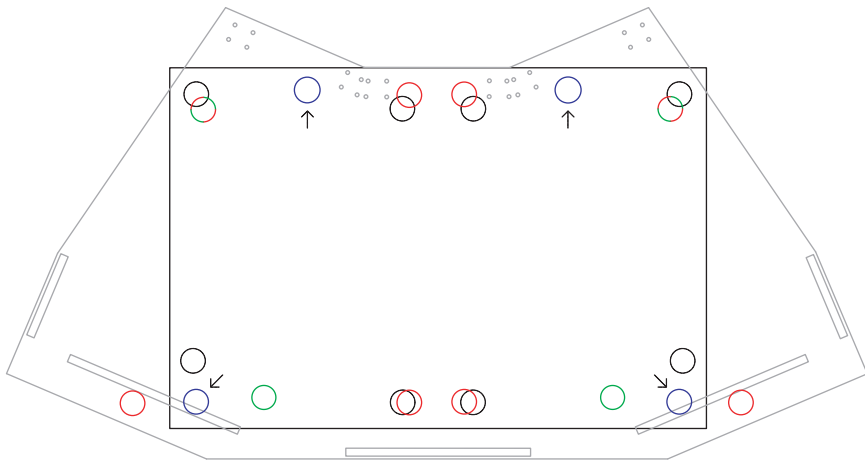

# Stasys 3 Triple Tilt Board

All views are from above

Blue = Single Horizontal Stasys X  
 Red = Dual Horizontal Stasys X  
 Green = Triple Vertical Stasys X

Dual Horizontal Stasys X  
 Attach feet to the 8 red locations  
 on the underside of the tilt board

Single Horizontal Stasys X  
 Attach feet to the 4 blue locations  
 on the underside of the tilt board

Triple Vertical Stasys X  
 Attach feet to the 4 green locations  
 on the underside of the tilt board