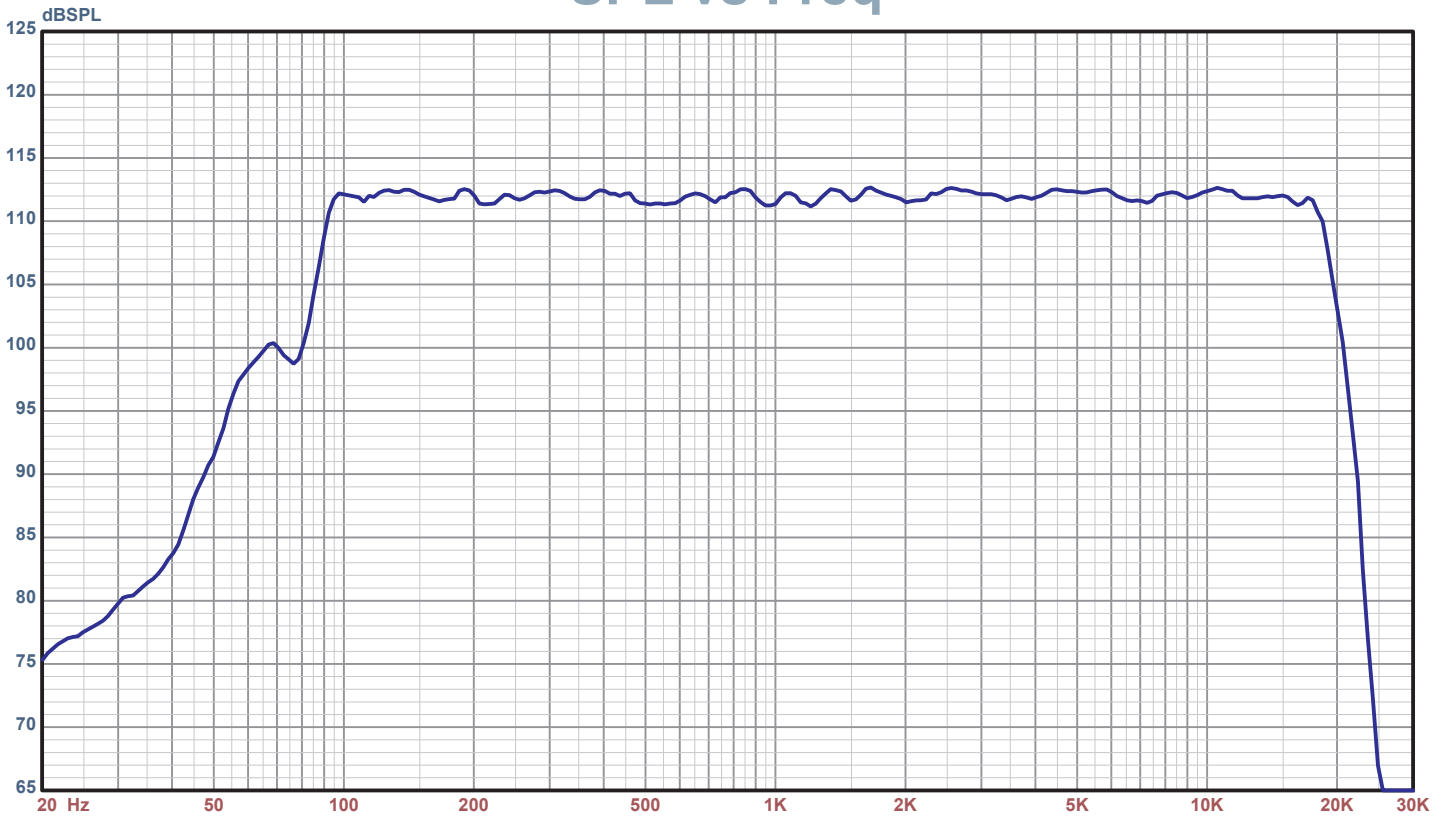

SPL vs Freq

1: Stasys Prime free space*

* Measurements taken using supplied Digidrive settings

SPL vs Freq

1: Stasys Prime LF 1w/1m free space*
2: Stasys Prime HF 1w/1m free space*