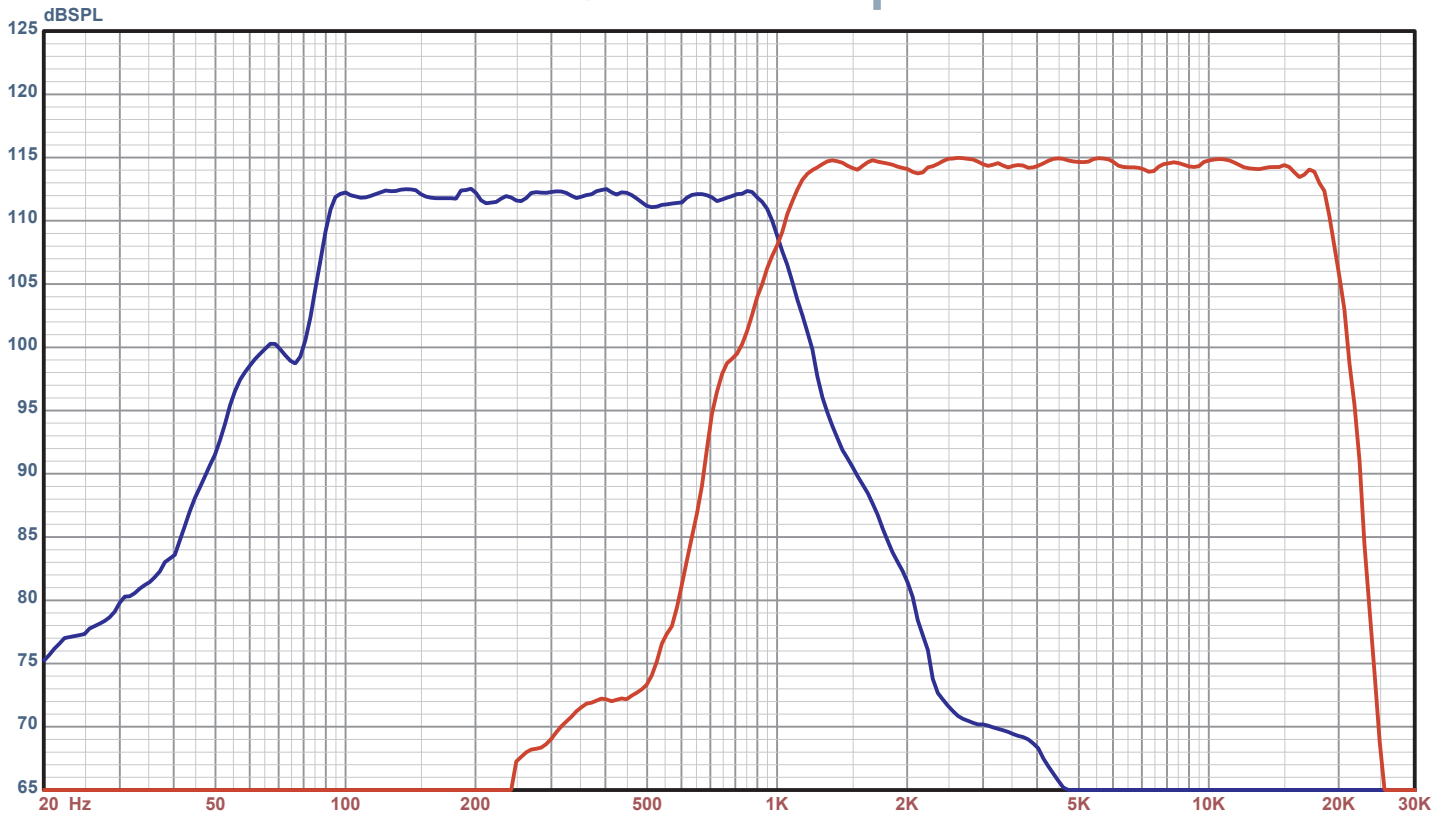

SPL vs Freq

1: Stasys Prime free space*

* Measurements taken using supplied Digidrive settings

SPL vs Freq

1: Stasys Prime LF 1w/1m free space*
2: Stasys Prime HF 1w/1m free space*