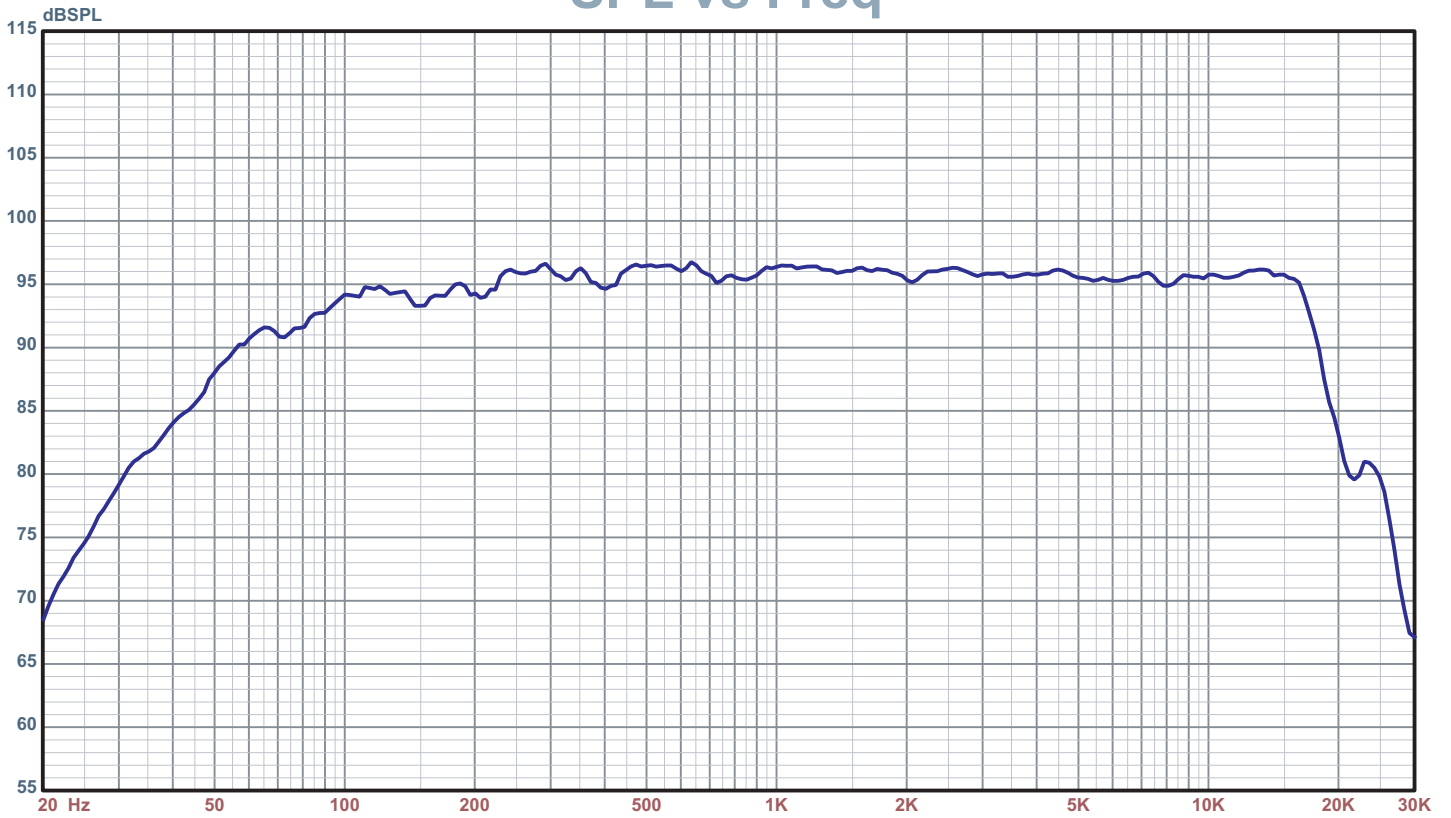

# SPL vs Freq

1: Mycro 8 1w/1m free space

# THD %

1: Mycro 8 110dB/1m (20Hz - 20KHz)

Mycro 8 2nd - 7th relative harmonics