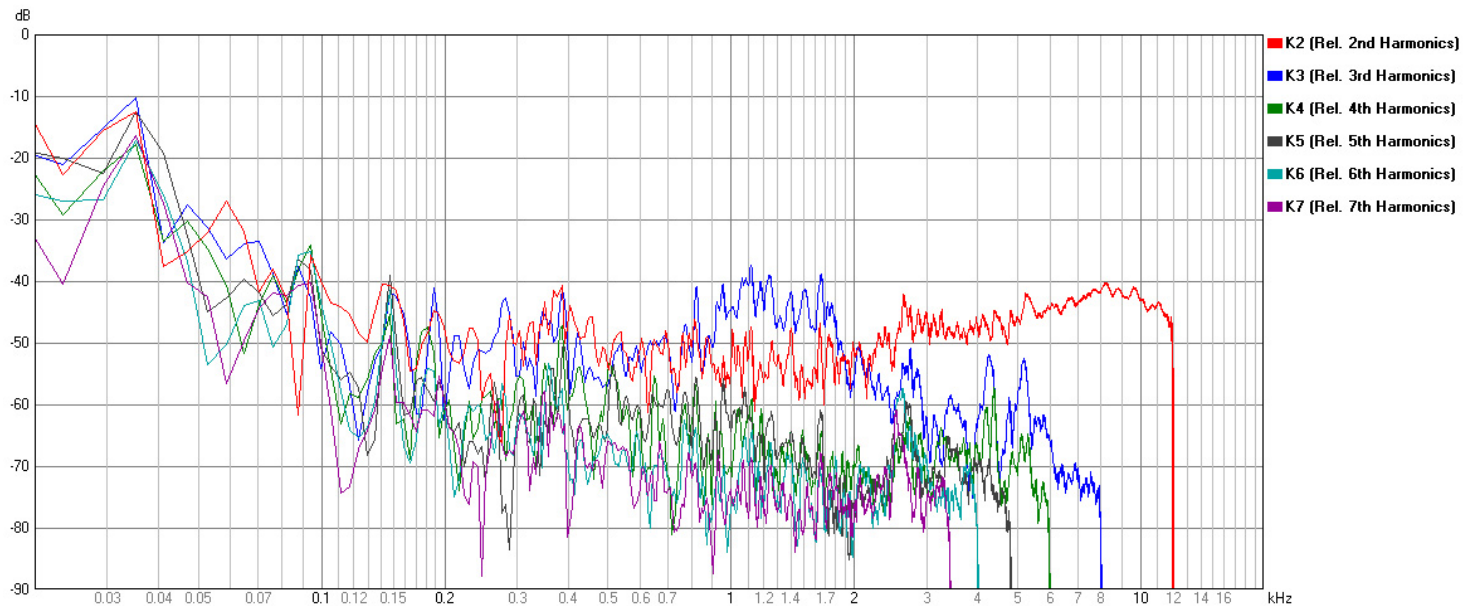

Mycro 8 2nd - 7th relative harmonics