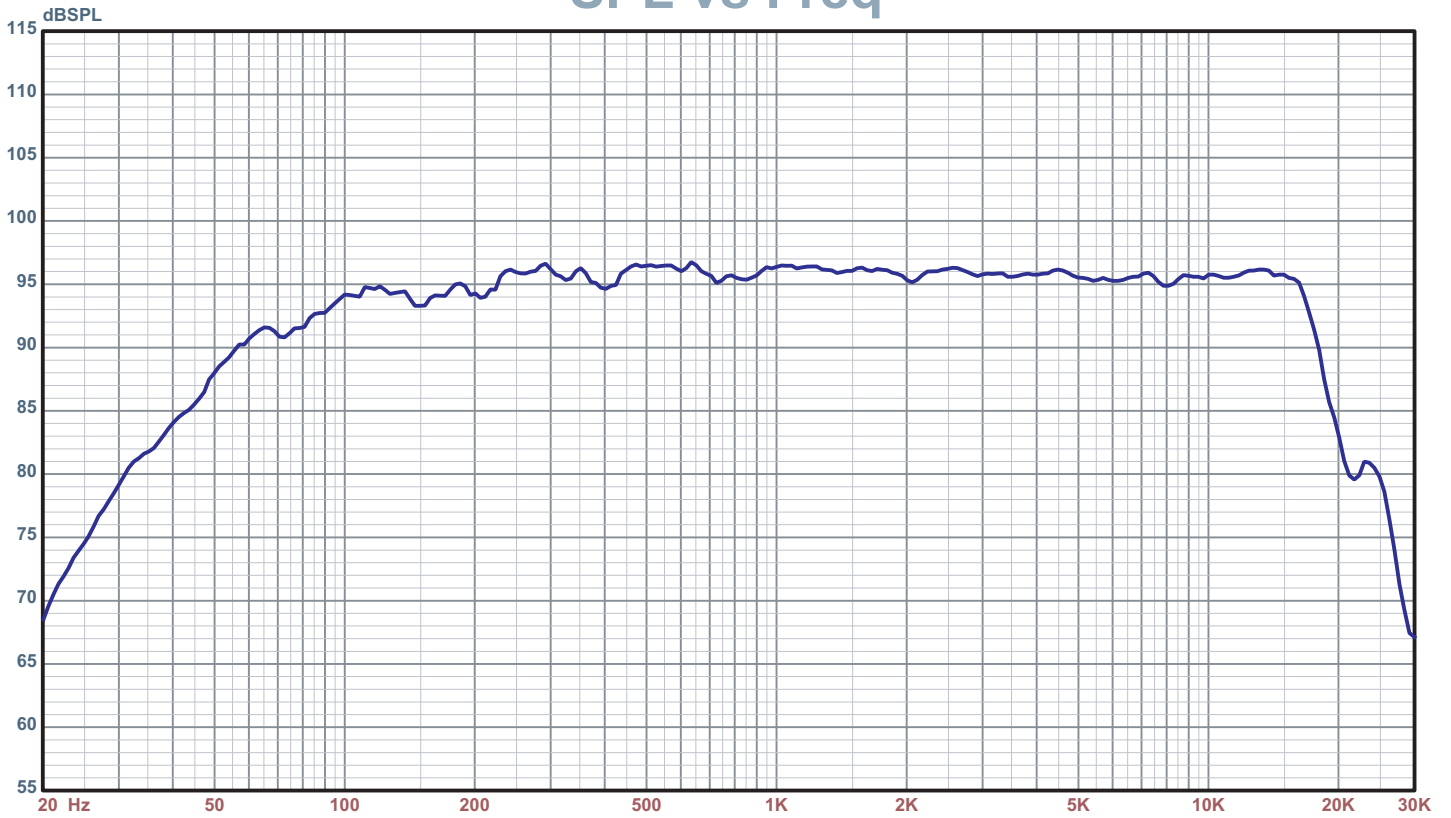

SPL vs Freq

1: Mycro 8 1w/1m free space

THD %

1: Mycro 8 110dB/1m (20Hz - 20KHz)

Mycro 8 2nd - 7th relative harmonics