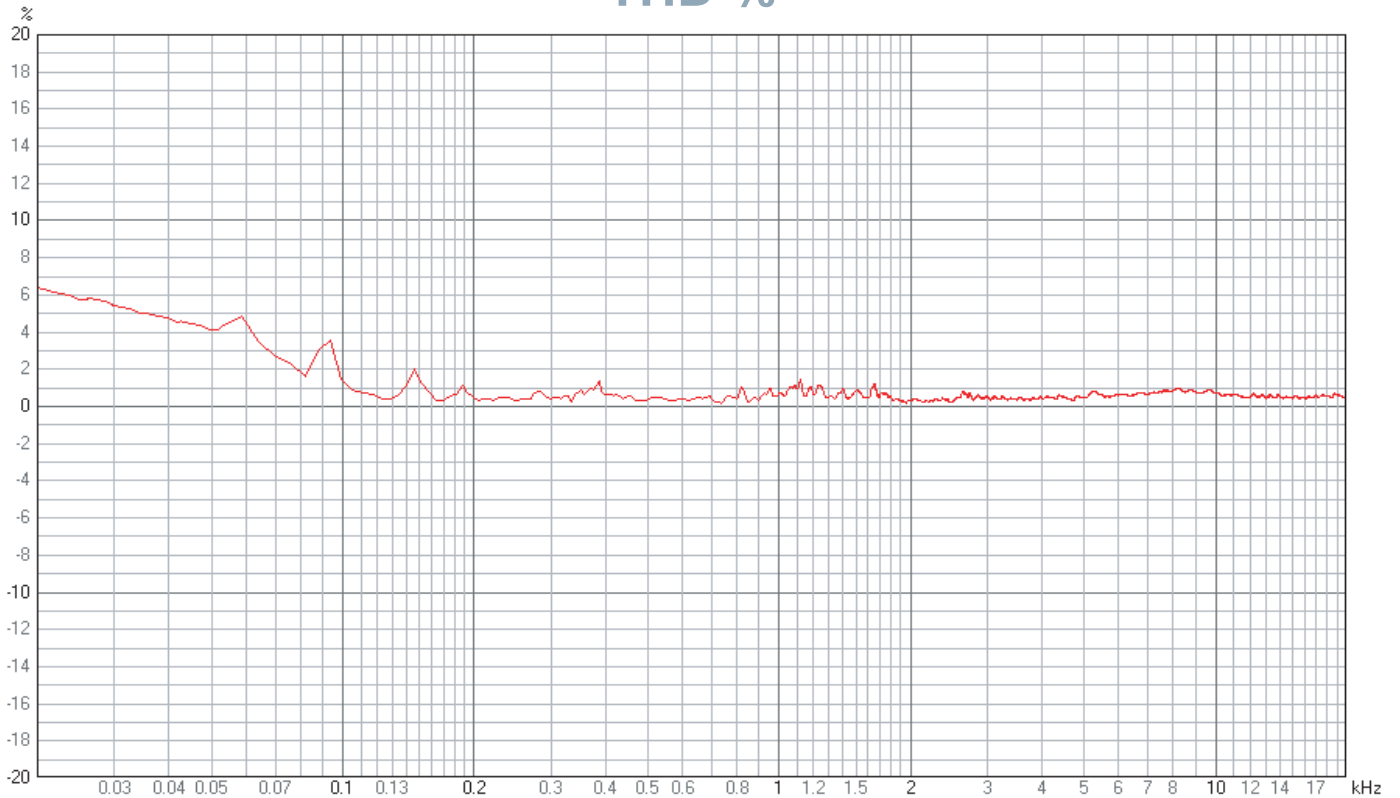

THD %

1: Mycro 8 110dB/1m (20Hz - 20KHz)