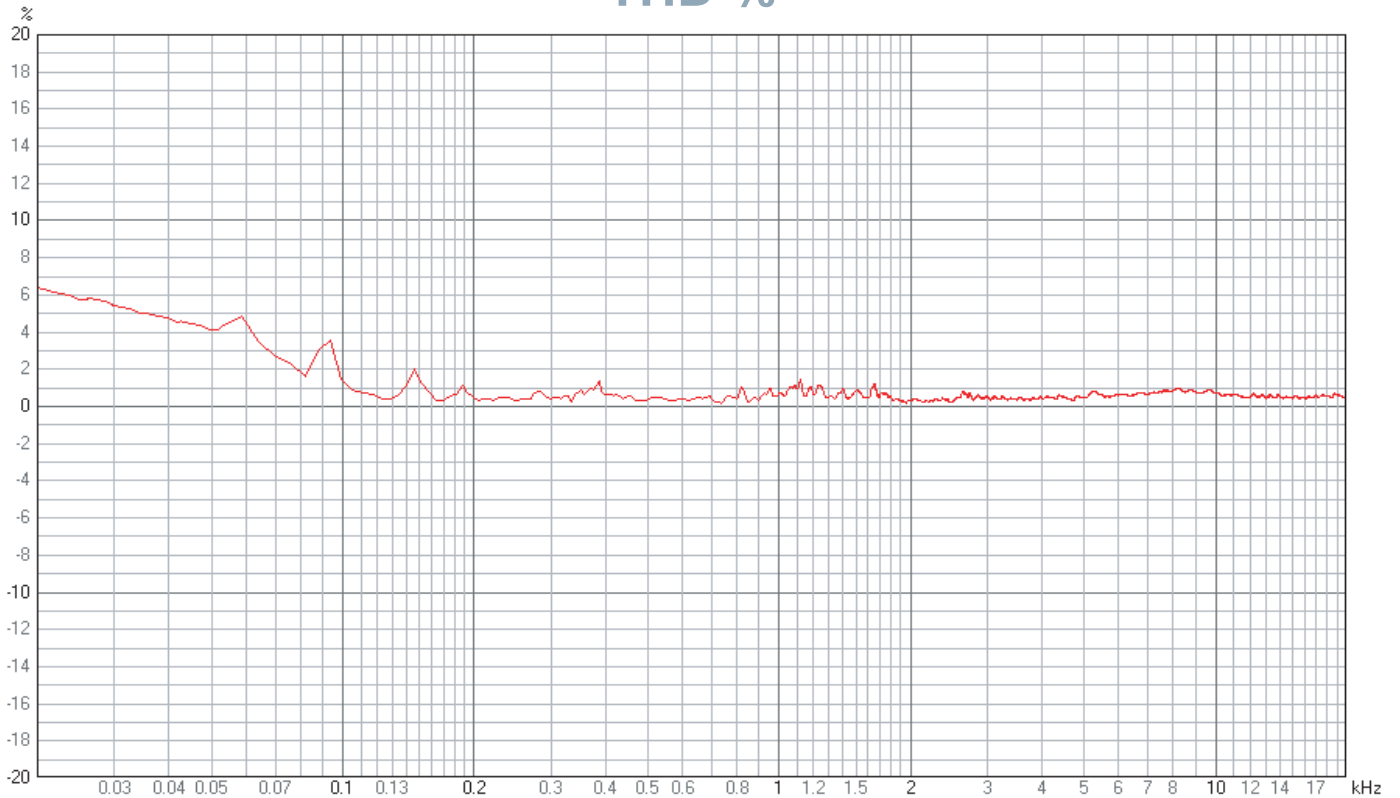

# SPL vs Freq

1: Mycro 8 1w/1m free space

# THD %

1: Mycro 8 110dB/1m (20Hz - 20KHz)

Mycro 8 2nd - 7th relative harmonics