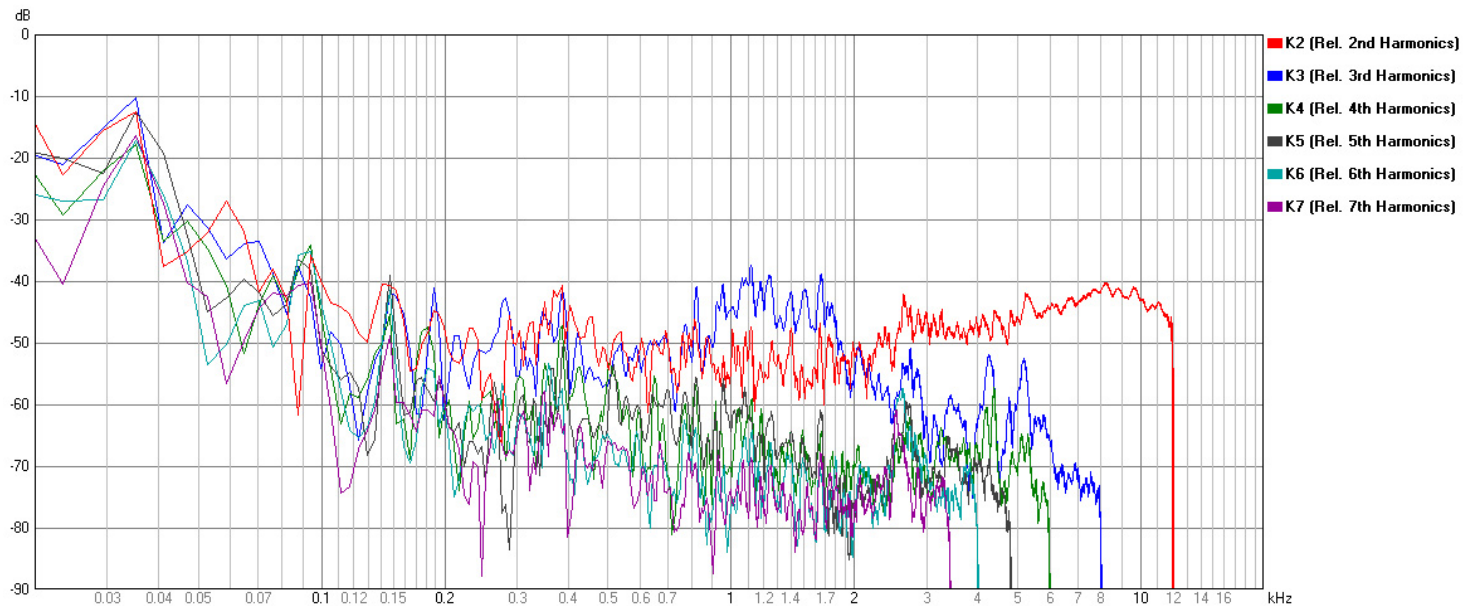

# SPL vs Freq

1: Mycro 8 1w/1m free space

# THD %

1: Mycro 8 110dB/1m (20Hz - 20KHz)

Mycro 8 2nd - 7th relative harmonics