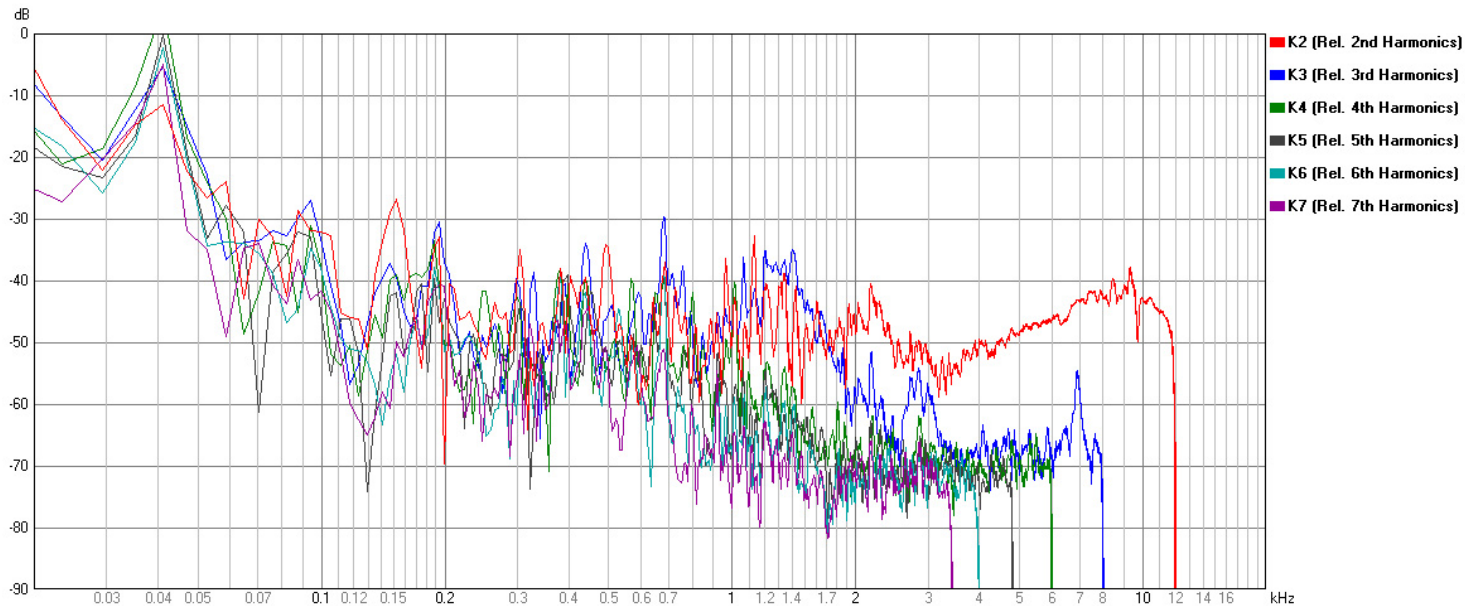

SPL vs Freq

1: Mycro 6 1w/1m free space

THD %

1: Mycro 6 110dB/1m (20Hz - 20KHz)

Mycro 6 2nd - 7th relative harmonics