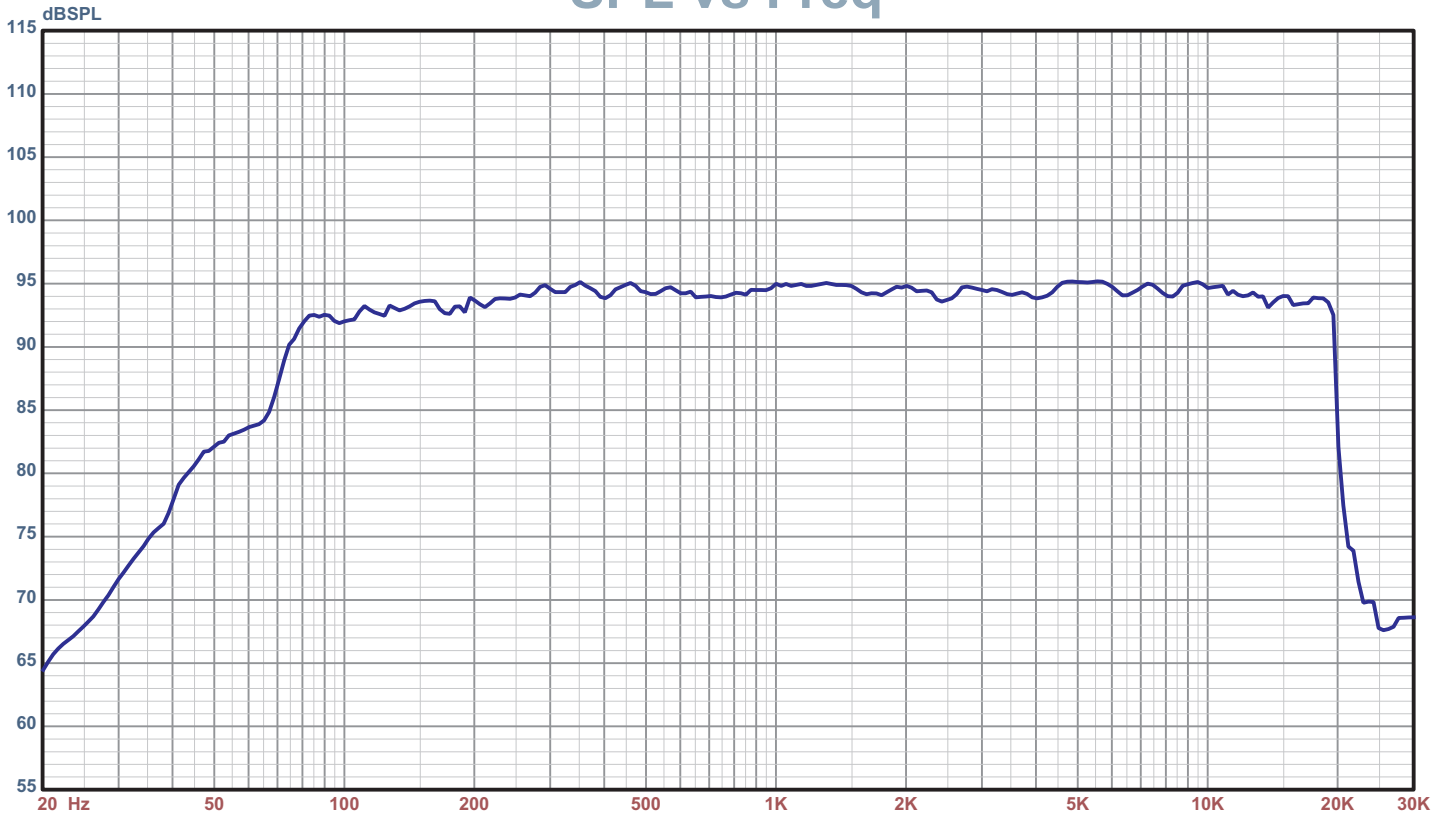

SPL vs Freq

1: Mycro 6 1w/1m free space

THD %

1: Mycro 6 110dB/1m (20Hz - 20KHz)

Mycro 6 2nd - 7th relative harmonics