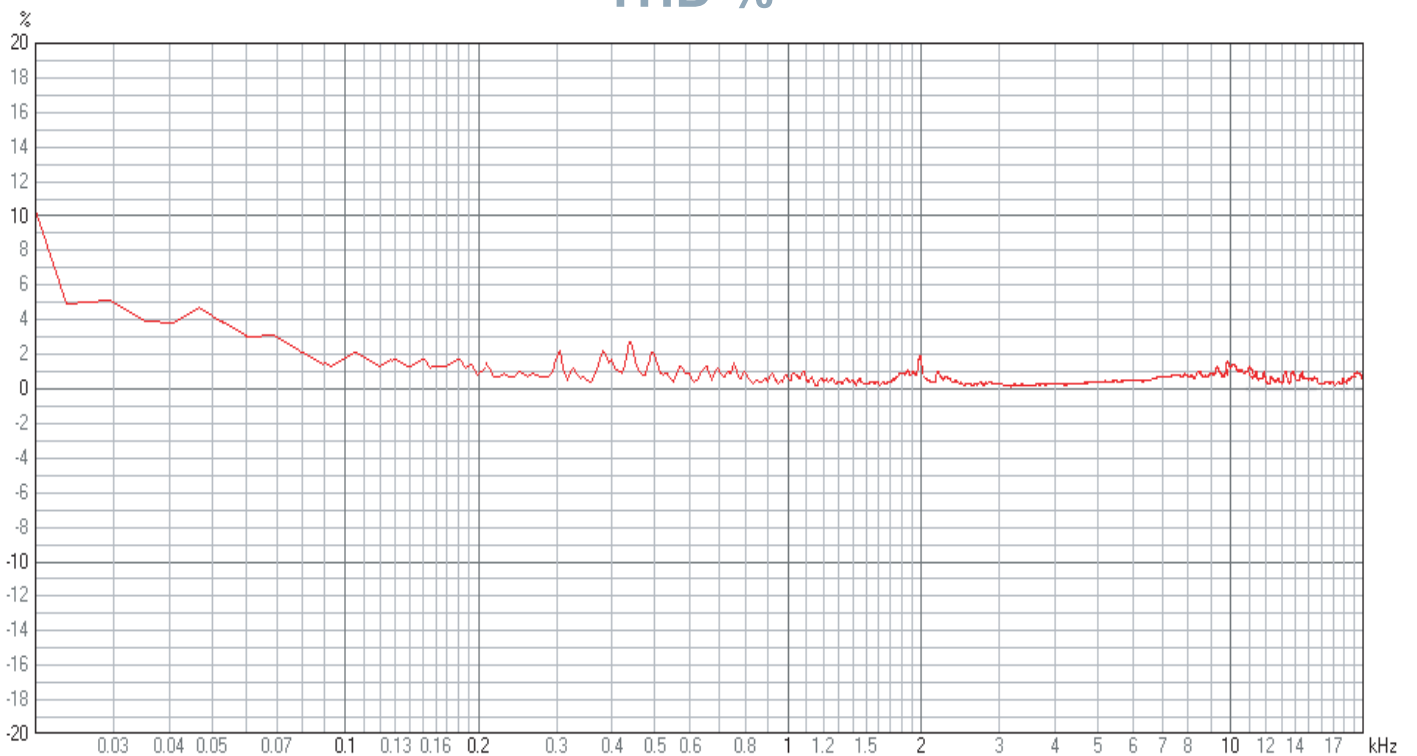

SPL vs Freq

1: Mycro 6 1w/1m free space

THD %

1: Mycro 6 110dB/1m (20Hz - 20KHz)

Mycro 6 2nd - 7th relative harmonics