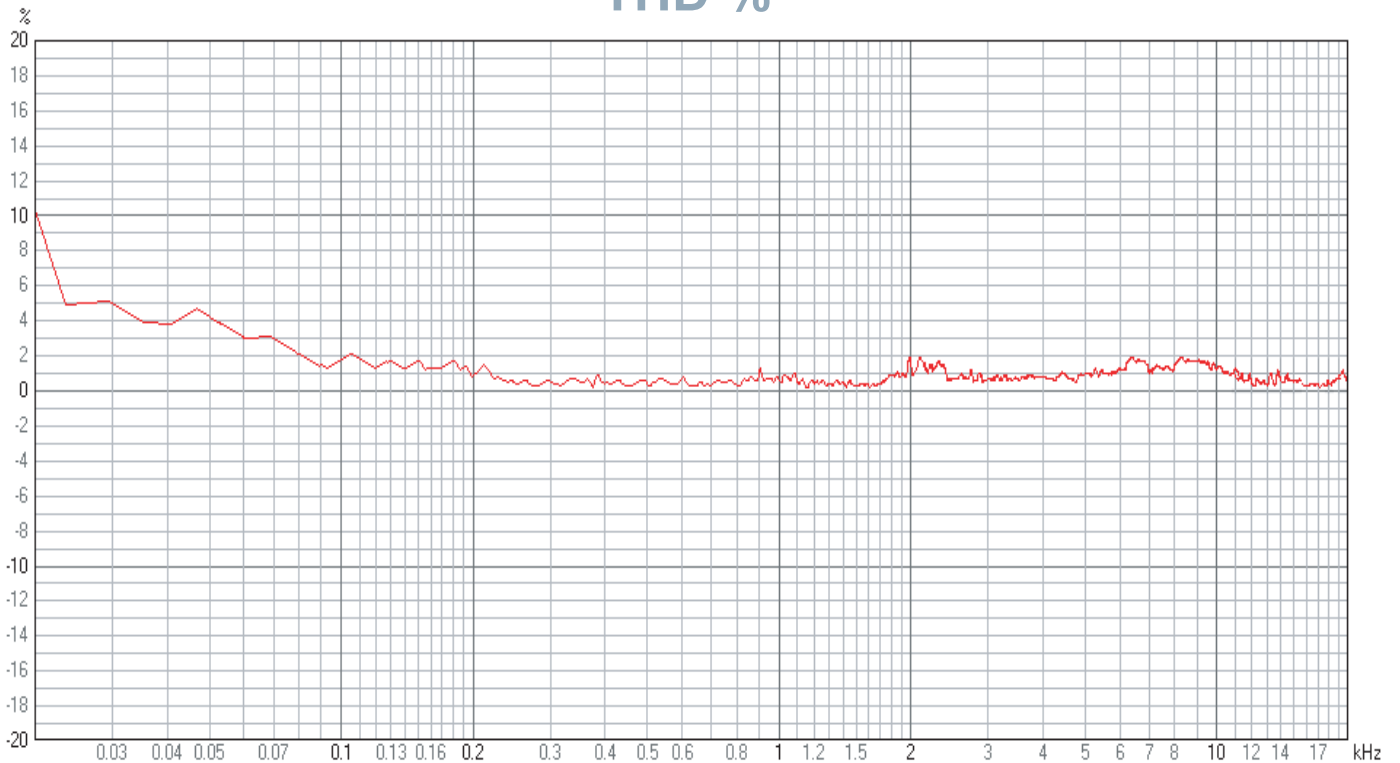

# SPL vs Freq

1: Axsys 12 1w/1m free space

# THD %

1: Axsys 12 110dB/1m (20Hz - 20KHz)

Axsys 12 2nd - 7th relative harmonics