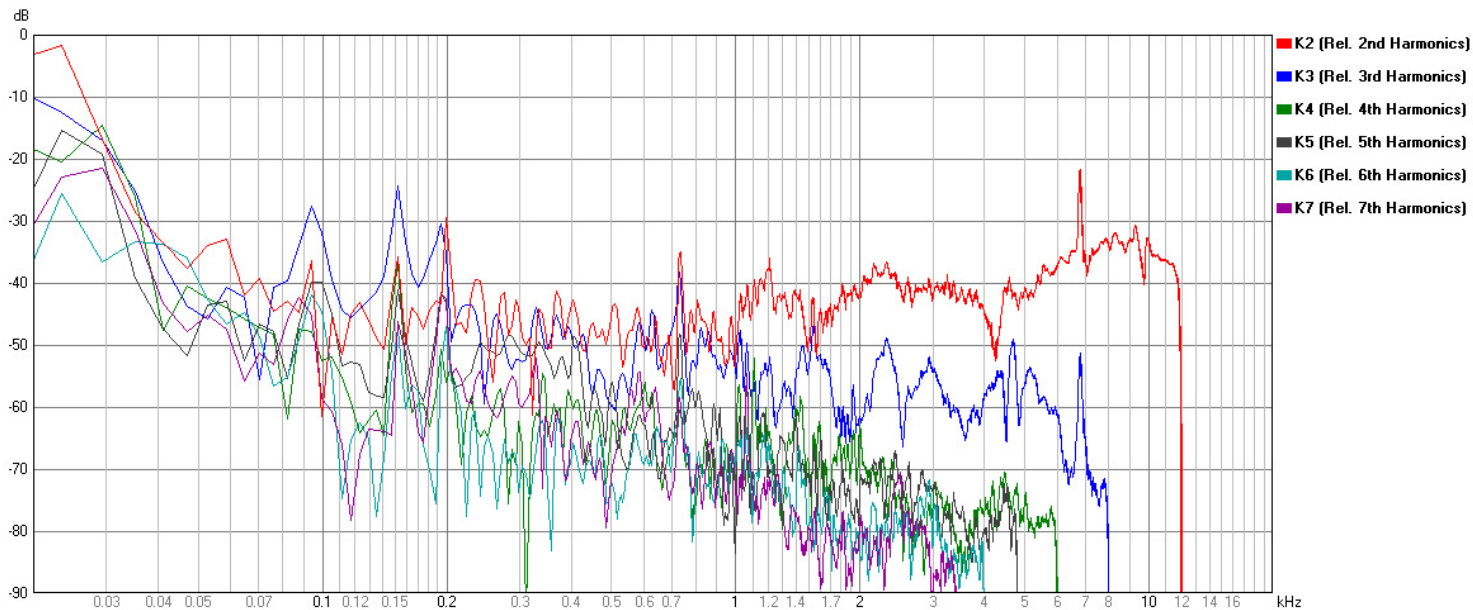

# SPL vs Freq

1: Axsys 12 1w/1m free space

# THD %

1: Axsys 12 110dB/1m (20Hz - 20KHz)

Axsys 12 2nd - 7th relative harmonics