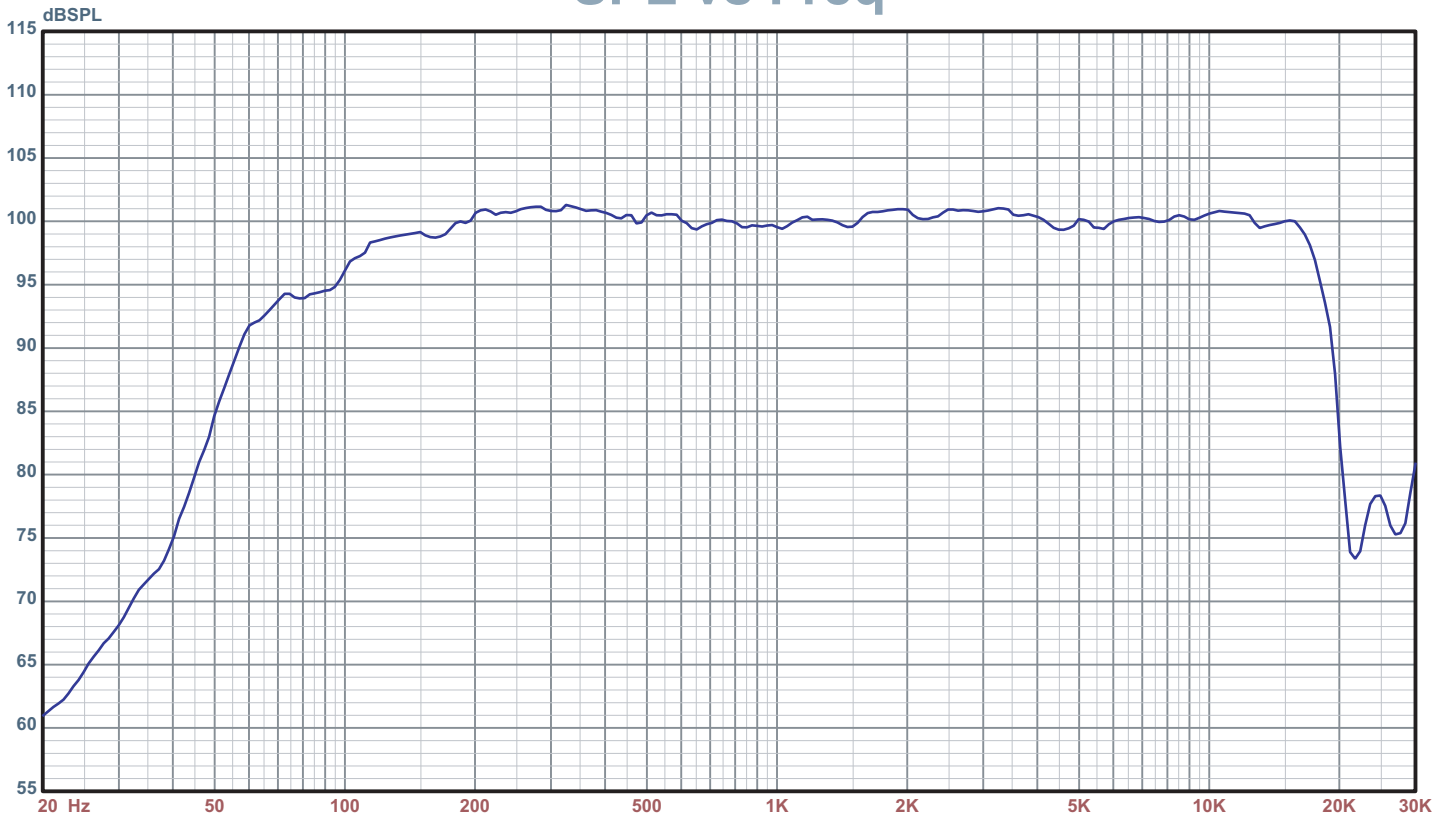

# SPL vs Freq

1: Axsys 12 1w/1m free space

# THD %

1: Axsys 12 110dB/1m (20Hz - 20KHz)

Axsys 12 2nd - 7th relative harmonics